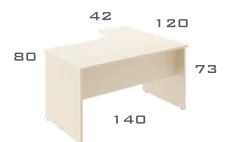

BIURKA PROSTOKĄTNE PROFIS
RECTANGULAR DESKS PROFIS

PROFIS – blat biurka oparty na nogach płytowych o grubości 25mm, zakończonych stópkami regulacyjnymi w zakresie 0-20mm.

Opcje:

- zainstalowanie przepustów kablowych Ø 60 lub Ø 80mm
- zainstalowanie blatu ruchomego na klawiaturę
- zastosowanie blendy z płyty, z blachy perforowanej lub płyty czołowej
- dodatkowe wyposażenie w poziomy i pionowy kanał kablowy

PROFIS – desktop resting on 25 mm thick panel legs, ended with footing adjustable within the range of 0-20 mm

Options:

- fitting of a sliding keyboard tray
- fitting of cable penetration Ø60 mm or Ø80 mm
- board front panel on the desktop or modesty panel made of board or perforated sheet
- additional vertical and horizontal cable duct

BIURKA ERGONOMICZNE PROFIS
ERGONOMIC DESKS PROFIS

Biurka można dowolnie konfigurować wraz z łącznikami i przystawkami tworząc ciekawe indywidualne zestawy meblowe.
Blaty - płyta melaminowana grubości 25 mm zaokleinowana obrzeżem PCV 2mm w kolorze mebla.
Stelaże metalowe malowane farbą proszkową w kolorze aluminium RAL 9006.

Desks, connectors, and extensions can be freely arranged to create individual furniture sets.
Desktops – 25 mm thick melamine-coated board, edges veneered with 2 mm PVC, veneer colour matching the whole.
Metal frame powder painted with Aluminium (RAL 9006) coloured paint.

BP-21L

profis