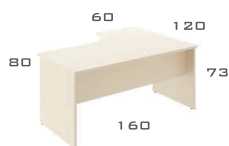

Desks, connectors, and extensions can be freely arranged to create individual furniture sets.  
Desktops – 25 mm thick melamine-coated board, edges veneered with 2 mm PVC, veneer colour matching the whole.  
Metal frame powder painted with Aluminium (RAL 9006) coloured paint.

BP-09L

BP-10P

BP-11L

BP-12P

BP-13L

BP-14P

BP-15L

BP-16P