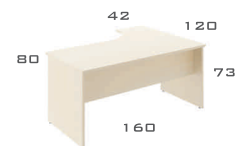

Desks, connectors, and extensions can be freely arranged to create individual furniture sets.  
Desktops – 25 mm thick melamine-coated board, edges veneered with 2 mm PVC, veneer colour matching the whole.  
Metal frame powder painted with Aluminium (RAL 9006) coloured paint.

BP-09L

BP-10P

BP-11L

BP-12P

BP-13L

BP-14P

BP-15L

BP-16P