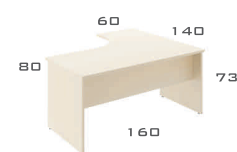

BIURKA PROSTOKĄTNE PROFIS
RECTANGULAR DESKS PROFIS

PROFIS – blat biurka oparty na nogach płytowych o grubości 25mm, zakończonych stópkami regulacyjnymi w zakresie 0-20mm.

Opcje:

- zainstalowanie przepustów kablowych Ø 60 lub Ø 80mm
- zainstalowanie blatu ruchomego na klawiaturę
- zastosowanie blendy z płyty, z blachy perforowanej lub płyty czołowej
- dodatkowe wyposażenie w poziomy i pionowy kanał kablowy

PROFIS – desktop resting on 25 mm thick panel legs, ended with footing adjustable within the range of 0-20 mm

Options:

- fitting of a sliding keyboard tray
- fitting of cable penetration Ø60 mm or Ø80 mm
- board front panel on the desktop or modesty panel made of board or perforated sheet
- additional vertical and horizontal cable duct

BIURKA ERGONOMICZNE PROFIS
ERGONOMIC DESKS PROFIS

Biurka można dowolnie konfigurować wraz z łącznikami i przystawkami tworząc ciekawe indywidualne zestawy meblowe.
Blaty - płyta melaminowana grubości 25 mm zaokleinowana obrzeżem PCV 2mm w kolorze mebla.
Stelaże metalowe malowane farbą proszkową w kolorze aluminium RAL 9006.

Desks, connectors, and extensions can be freely arranged to create individual furniture sets.
Desktops – 25 mm thick melamine-coated board, edges veneered with 2 mm PVC, veneer colour matching the whole.
Metal frame powder painted with Aluminium (RAL 9006) coloured paint.

BP-11L

profis