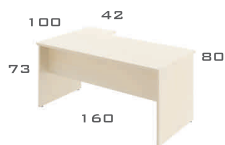

BIURKA PROSTOKĄTNE PROFIS
RECTANGULAR DESKS PROFIS

PROFIS – blat biurka oparty na nogach płytowych o grubości 25mm, zakończonych stópkami regulacyjnymi w zakresie 0-20mm.

Opcje:

- zainstalowanie przepustów kablowych Ø 60 lub Ø 80mm
- zainstalowanie blatu ruchomego na klawiaturę
- zastosowanie blendy z płyty, z blachy perforowanej lub płyty czołowej
- dodatkowe wyposażenie w poziomy i pionowy kanał kablowy

PROFIS – desktop resting on 25 mm thick panel legs, ended with footing adjustable within the range of 0-20 mm

Options:

- fitting of a sliding keyboard tray
- fitting of cable penetration Ø60 mm or Ø80 mm
- board front panel on the desktop or modesty panel made of board or perforated sheet
- additional vertical and horizontal cable duct

BIURKA ERGONOMICZNE PROFIS
ERGONOMIC DESKS PROFIS

Biurka można dowolnie konfigurować wraz z łącznikami i przystawkami tworząc ciekawe indywidualne zestawy meblowe.
Blaty - płyta melaminowana grubości 25 mm zaokleinowana obrzeżem PCV 2mm w kolorze mebla.
Stelaże metalowe malowane farbą proszkową w kolorze aluminium RAL 9006.

Desks, connectors, and extensions can be freely arranged to create individual furniture sets.
Desktops – 25 mm thick melamine-coated board, edges veneered with 2 mm PVC, veneer colour matching the whole.
Metal frame powder painted with Aluminium (RAL 9006) coloured paint.

BP-18P

profis