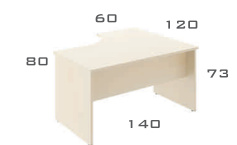

BIURKA PROSTOKĄTNE PROFIS
RECTANGULAR DESKS PROFIS

PROFIS – blat biurka oparty na nogach płytowych o grubości 25mm, zakończonych stópkami regulacyjnymi w zakresie 0-20mm.

Opcje:

- zainstalowanie przepustów kablowych Ø 60 lub Ø 80mm
- zainstalowanie blatu ruchomego na klawiaturę
- zastosowanie blendy z płyty, z blachy perforowanej lub płyty czołowej
- dodatkowe wyposażenie w poziomy i pionowy kanał kablowy

PROFIS – desktop resting on 25 mm thick panel legs, ended with footing adjustable within the range of 0-20 mm

Options:

- fitting of a sliding keyboard tray
- fitting of cable penetration Ø60 mm or Ø80 mm
- board front panel on the desktop or modesty panel made of board or perforated sheet
- additional vertical and horizontal cable duct

BIURKA ERGONOMICZNE PROFIS
ERGONOMIC DESKS PROFIS

Biurka można dowolnie konfigurować wraz z łącznikami i przystawkami tworząc ciekawe indywidualne zestawy meblowe.
Blaty - płyta melaminowana grubości 25 mm zaokleinowana obrzeżem PCV 2mm w kolorze mebla.
Stelaże metalowe malowane farbą proszkową w kolorze aluminium RAL 9006.

Desks, connectors, and extensions can be freely arranged to create individual furniture sets.
Desktops – 25 mm thick melamine-coated board, edges veneered with 2 mm PVC, veneer colour matching the whole.
Metal frame powder painted with Aluminium (RAL 9006) coloured paint.

BP-19L

profis