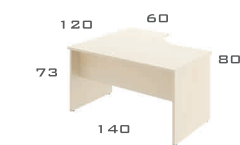

BIURKA PROSTOKĄTNE PROFIS
RECTANGULAR DESKS PROFIS

PROFIS – blat biurka oparty na nogach płytowych o grubości 25mm, zakończonych stópkami regulacyjnymi w zakresie 0-20mm.

Opcje:

- zainstalowanie przepustów kablowych Ø 60 lub Ø 80mm
- zainstalowanie blatu ruchomego na klawiaturę
- zastosowanie blendy z płyty, z blachy perforowanej lub płyty czołowej
- dodatkowe wyposażenie w poziomy i pionowy kanał kablowy

PROFIS – desktop resting on 25 mm thick panel legs, ended with footing adjustable within the range of 0-20 mm

Options:

- fitting of a sliding keyboard tray
- fitting of cable penetration Ø60 mm or Ø80 mm
- board front panel on the desktop or modesty panel made of board or perforated sheet
- additional vertical and horizontal cable duct

BIURKA ERGONOMICZNE PROFIS
ERGONOMIC DESKS PROFIS

Biurka można dowolnie konfigurować wraz z łącznikami i przystawkami tworząc ciekawe indywidualne zestawy meblowe.
Blaty - płyta melaminowana grubości 25 mm zaokleinowana obrzeżem PCV 2mm w kolorze mebla.
Stelaże metalowe malowane farbą proszkową w kolorze aluminium RAL 9006.

Desks, connectors, and extensions can be freely arranged to create individual furniture sets.
Desktops – 25 mm thick melamine-coated board, edges veneered with 2 mm PVC, veneer colour matching the whole.
Metal frame powder painted with Aluminium (RAL 9006) coloured paint.

BP-20P

profis