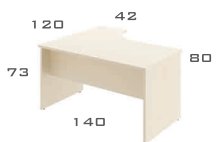

BIURKA PROSTOKĄTNE PROFIS
RECTANGULAR DESKS PROFIS

PROFIS – blat biurka oparty na nogach płytowych o grubości 25mm, zakończonych stópkami regulacyjnymi w zakresie 0-20mm.

Opcje:

- zainstalowanie przepustów kablowych Ø 60 lub Ø 80mm
- zainstalowanie blatu ruchomego na klawiaturę
- zastosowanie blendy z płyty, z blachy perforowanej lub płyty czołowej
- dodatkowe wyposażenie w poziomy i pionowy kanał kablowy

PROFIS – desktop resting on 25 mm thick panel legs, ended with footing adjustable within the range of 0-20 mm

Options:

- fitting of a sliding keyboard tray
- fitting of cable penetration Ø60 mm or Ø80 mm
- board front panel on the desktop or modesty panel made of board or perforated sheet
- additional vertical and horizontal cable duct

BIURKA ERGONOMICZNE PROFIS
ERGONOMIC DESKS PROFIS

Biurka można dowolnie konfigurować wraz z łącznikami i przystawkami tworząc ciekawe indywidualne zestawy meblowe.
Blaty - płyta melaminowana grubości 25 mm zaokleinowana obrzeżem PCV 2mm w kolorze mebla.
Stelaże metalowe malowane farbą proszkową w kolorze aluminium RAL 9006.

Desks, connectors, and extensions can be freely arranged to create individual furniture sets.
Desktops – 25 mm thick melamine-coated board, edges veneered with 2 mm PVC, veneer colour matching the whole.
Metal frame powder painted with Aluminium (RAL 9006) coloured paint.

BP-22P

profis