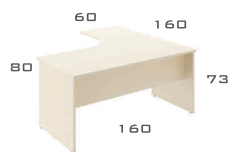

Desks, connectors, and extensions can be freely arranged to create individual furniture sets.  
Desktops – 25 mm thick melamine-coated board, edges veneered with 2 mm PVC, veneer colour matching the whole.  
Metal frame powder painted with Aluminium (RAL 9006) coloured paint.

BP-01

BP-02

BP-03

BP-04

BP-05

BP-06

BP-07

BP-08