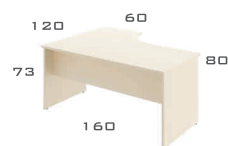

Desks, connectors, and extensions can be freely arranged to create individual furniture sets.  
Desktops – 25 mm thick melamine-coated board, edges veneered with 2 mm PVC, veneer colour matching the whole.  
Metal frame powder painted with Aluminium (RAL 9006) coloured paint.

BP-09L

BP-10P

BP-11L

BP-12P

BP-13L

BP-14P

BP-15L

BP-16P