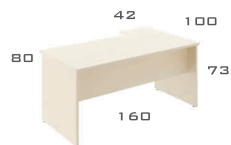

Desks, connectors, and extensions can be freely arranged to create individual furniture sets.  
Desktops – 25 mm thick melamine-coated board, edges veneered with 2 mm PVC, veneer colour matching the whole.  
Metal frame powder painted with Aluminium (RAL 9006) coloured paint.

BP-09L

BP-10P

BP-11L

BP-12P

BP-13L

BP-14P

BP-15L

BP-16P